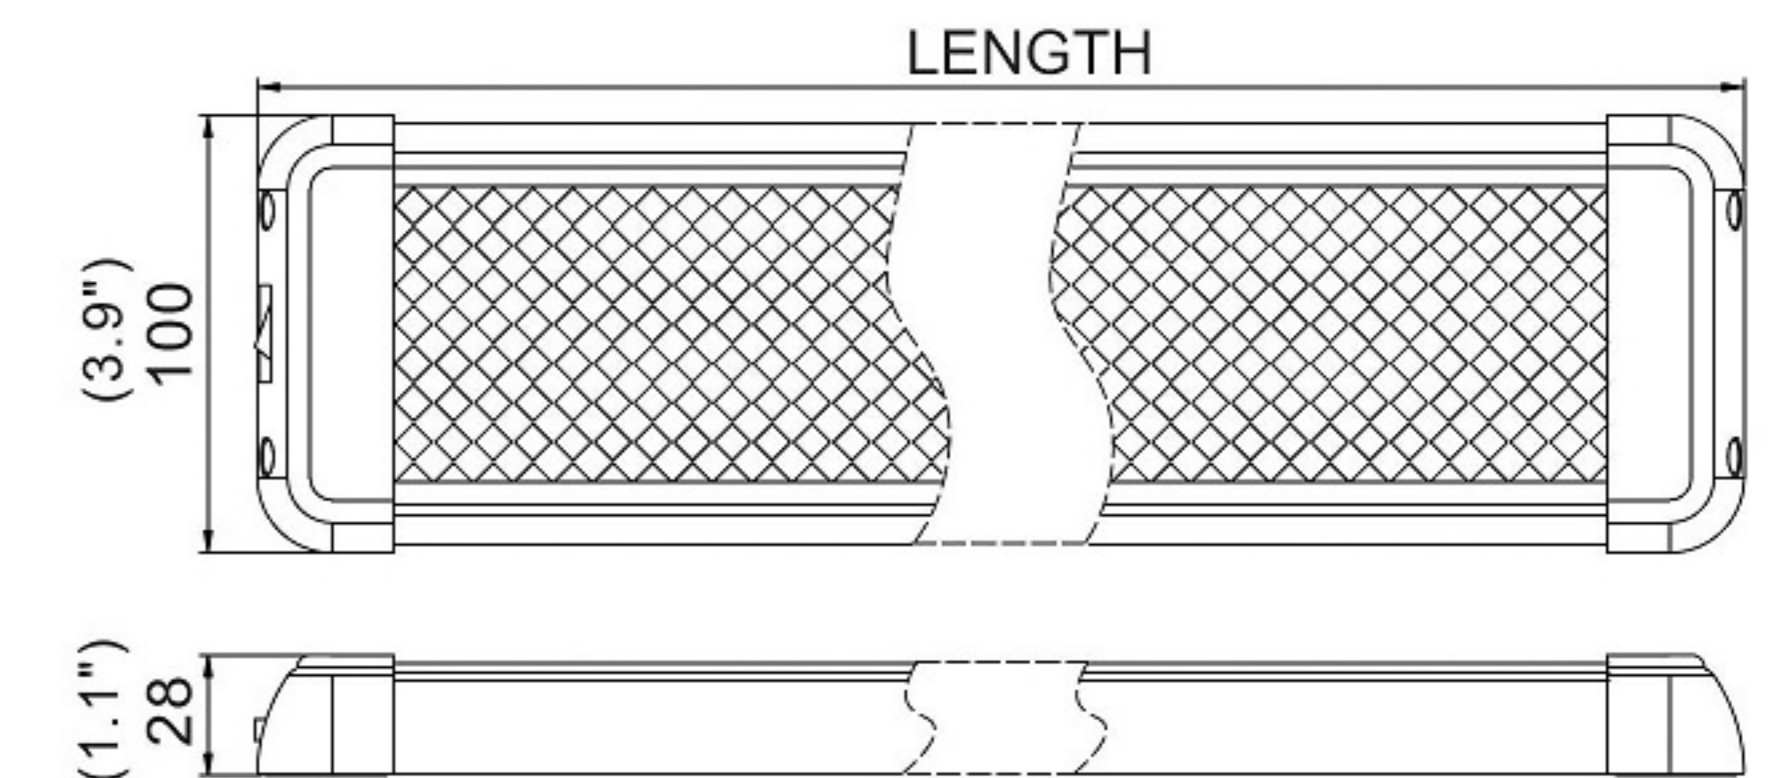

Features:

1. Input Voltage: 12-28VDC.
2. With On/Off Switch.
3. Material: Aluminum housing + Acrylic lens.
4. Lifespan more than 25,000 hours.
5. Equipped with high quality SMD2835.
6. Available in difference length.
7. Easy installation.
8. CE, RoHS approved.
9. Application: Can use for Trailer / Truck / Caravan / Boat / Bus / Car / House.