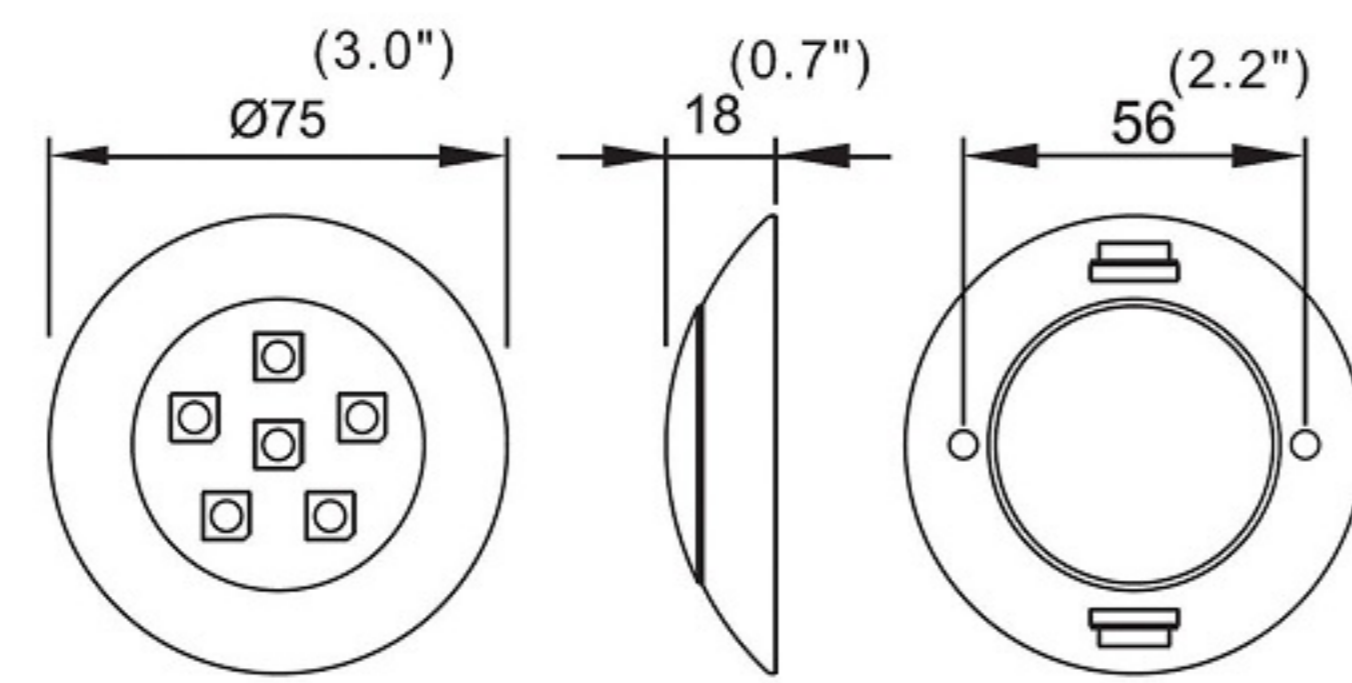

KW-122W (White Bezel)

KW-122C (Chrome Bezel)

- Voltage: 12-28VDC
- LED Type: 3pcs 1W
- LED Color: White
- Polycarbonate Lens
- QTY/CTN: 50pcs
- G.W: 6kg
- Carton size: 54*22*23cm