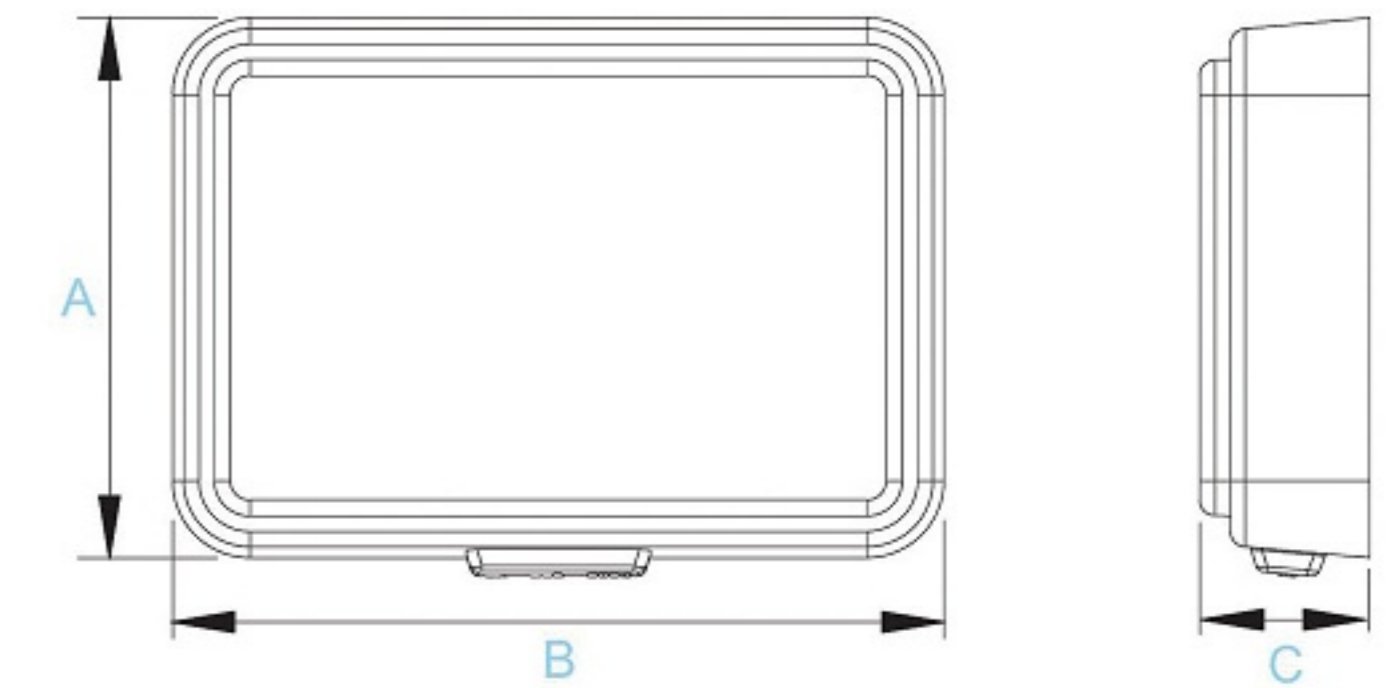

- Input Voltage: 12-28VDC.
- With On/Door/Off Switch.
- Use 2835SMD.
- Material: ABS housing + Polycarbonate lens.
- Easy installation.
- CE, RoHS approved.

Model	A	B	C
KW-268	72.5mm(2.9")	100mm(3.9")	22mm(0.9")
KW-269	82.5mm(3.2")	115mm(4.5")	22mm(0.9")
KW-270	92.5mm(3.6")	130mm(5.1")	22mm(0.9")

Model	Dimension	Voltage	LED Type	Color	QTY/CTN	G.W	CTN Size
KW-268	72.5x100x22mm	12-28VDC	18pcs SMD	White	40pcs/ctn	7kg	47*36*30cm
KW-269	82.5x115x22mm	12-28VDC	24pcs SMD	White	40pcs/ctn	7kg	47*36*30cm
KW-270	92.5x130x22mm	12-28VDC	36pcs SMD	White	40pcs/ctn	8kg	47*36*30cm