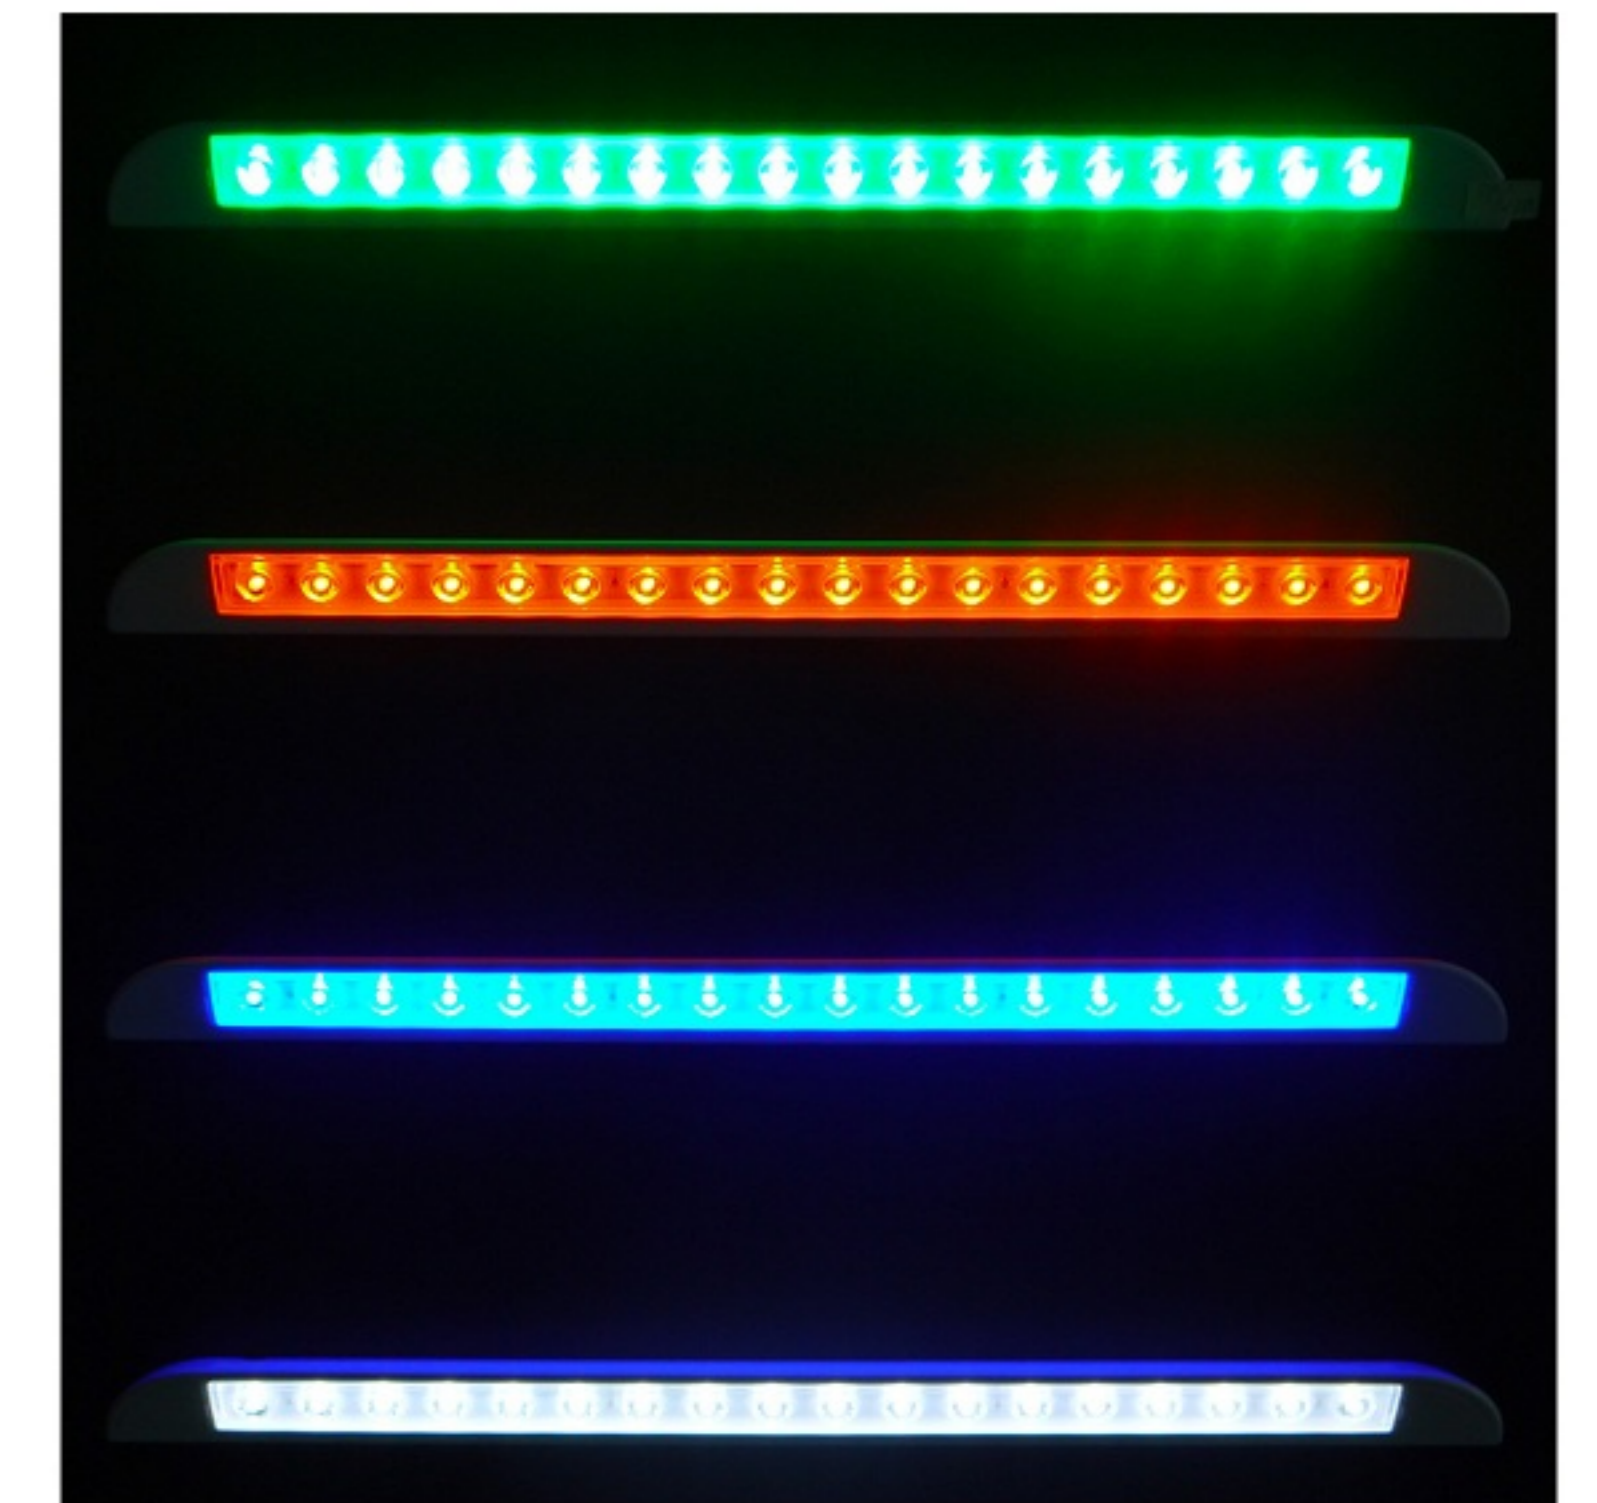

### Features:

1. Input Voltage: 12-28VDC.
2. LED type: 18 x 0.5W SMD.
3. IP rating: Waterproof IP67.
4. Material: ABS housing + PC lens.
5. Beam angle: 60°.
6. Available in difference led color: White, Green, Amber, Red, Blue.
7. Installation: Screw installation.
8. CE, RoHS approved.
9. Application: Can use for Trailer / Truck / Caravan / Boat / Bus / Car / House.

Model	Housing Color	Dimension	Voltage	LED Type	QTY/CTN	G.W	CTN Size
KW-275W	White	480x18x30mm	12-28VDC	18pcs SMD	40pcs/ctn	7kg	51*26*20cm
KW-275B	Black	480x18x30mm	12-28VDC	18pcs SMD	40pcs/ctn	7kg	51*26*20cm

### Features:

1. Input Voltage: 12-28VDC.
2. LED type: 9 x 0.5W SMD.
3. IP rating: Waterproof IP67.
4. Material: ABS housing + PC lens.
5. Beam angle: 60°.
6. Available in difference led color: White, Green, Amber, Red, Blue.
7. Installation: Screw installation.
8. CE, RoHS approved.
9. Application: Can use for Trailer / Truck / Caravan / Boat / Bus / Car / House.

### Features:

1. Input Voltage: 12-28VDC.
2. With On/Off Switch.
3. Material: Aluminum housing + Acrylic lens.
4. Lifespan more than 25,000 hours.
5. Equipped with high quality SMD2835.
6. Available in difference length.
7. Easy installation.
8. CE, RoHS approved.
9. Application: Can use for Trailer / Truck / Caravan / Boat / Bus / Car / House.