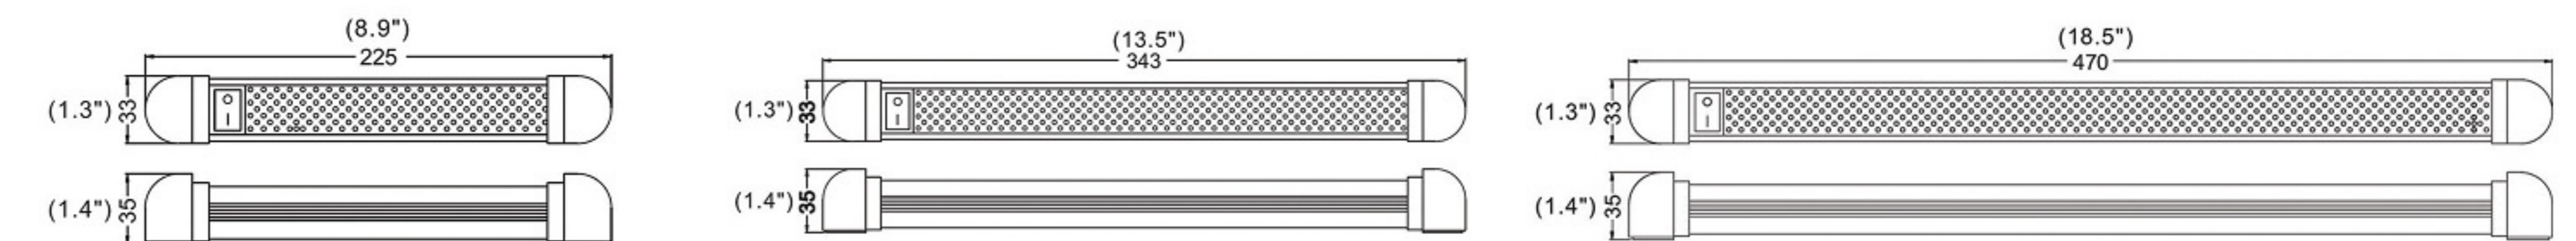

Model	Dimension	Voltage	LED Type	Color	QTY/CTN	G.W	CTN Size
KW-104-01	225x33x35mm	12-28VDC	10pcs SMD	White	50pcs/ctn	8.5kg	43*25*23cm
KW-104-02	343x33x35mm	12-28VDC	20pcs SMD	White	25pcs/ctn	5.5kg	38*27*27cm
KW-104-03	470x33x35mm	12-28VDC	30pcs SMD	White	25pcs/ctn	7.5kg	51*27*27cm