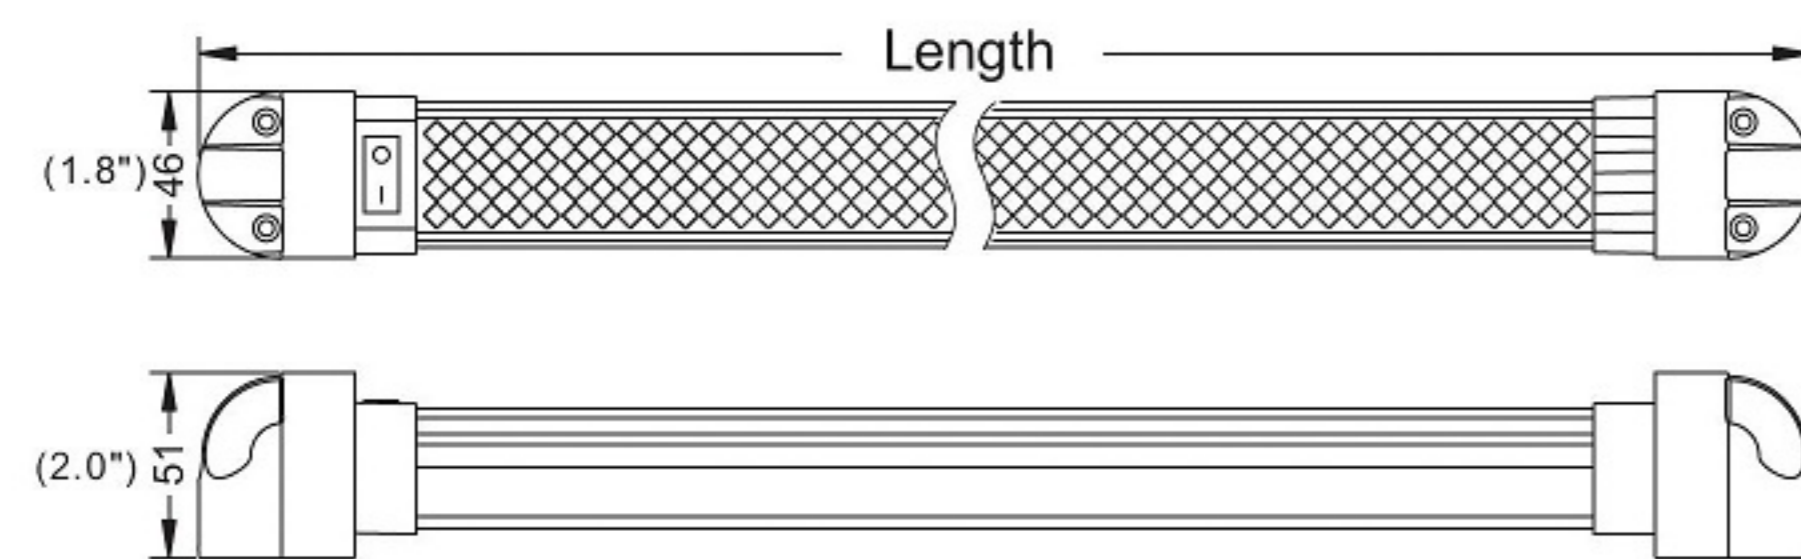

Features:

1. Input Voltage: 12-28VDC.
2. With On/Off Switch.
3. Material: Aluminum housing + Acrylic lens.
4. Available for turning of 180°.
5. Available in difference length.
6. Easy installation.
7. CE, RoHS approved.
8. Application: Can use for Trailer / Truck / Caravan / Boat / Bus / Car / House.

Model	Dimension	Voltage	LED Type	Color	QTY/CTN	G.W	CTN Size
KW-120-01	327x46x51mm	12-28VDC	6pcs 1W	White	20pcs/ctn	9.5kg	37*30*26cm
KW-120-02	546x46x51mm	12-28VDC	12pcs 1W	White	20pcs/ctn	13.5kg	58*30*26cm
KW-120-03	762x46x51mm	12-28VDC	18pcs 1W	White	10pcs/ctn	9.5kg	80*30*15cm
KW-120-04	980x46x51mm	12-28VDC	24pcs 1W	White	10pcs/ctn	12.5kg	103*30*15cm
KW-120-05	1200x46x51mm	12-28VDC	30pcs 1W	White	10pcs/ctn	13.5kg	125*30*15cm