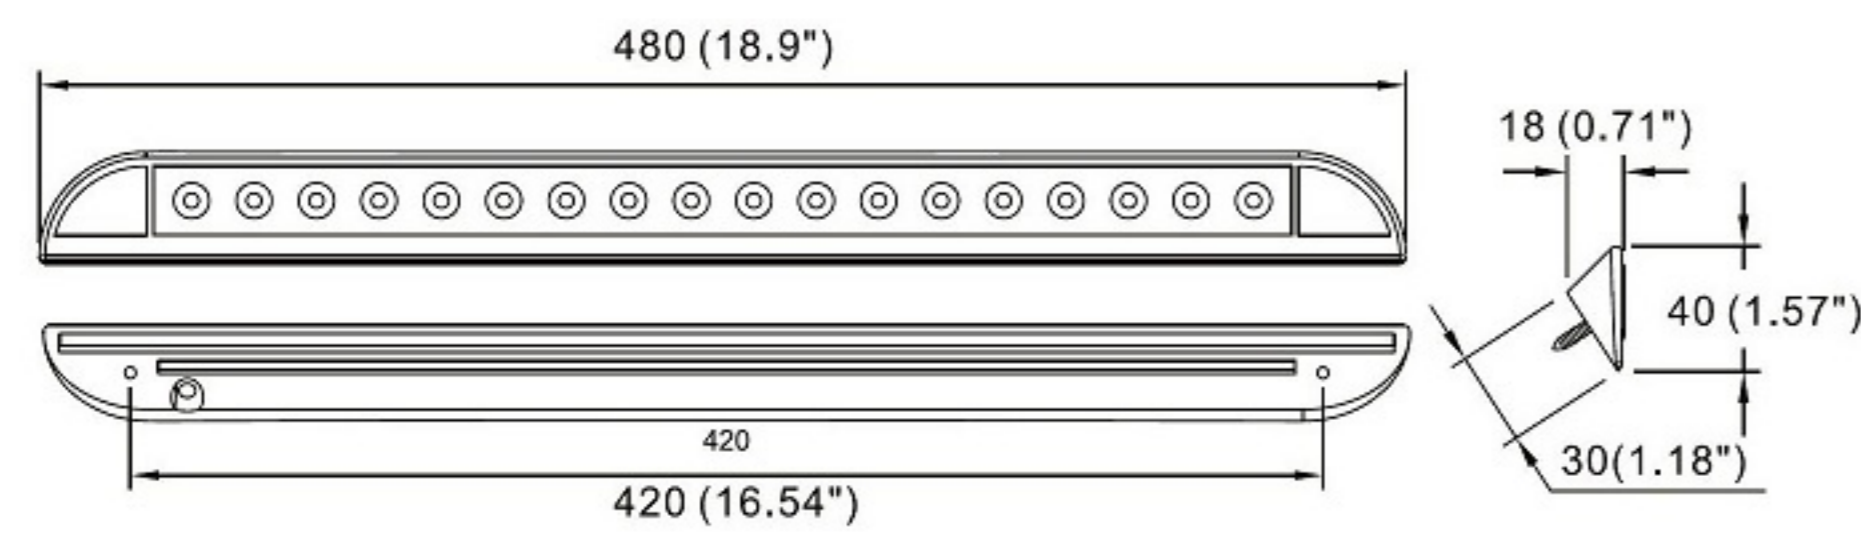

### Features:

1. Input Voltage: 12-28VDC.
2. LED type: 18 x 0.5W SMD.
3. IP rating: Waterproof IP67.
4. Material: ABS housing + PC lens.
5. Beam angle: 60°.
6. Available in difference led color: White, Green, Amber, Red, Blue.
7. Installation: Screw installation.
8. CE, RoHS approved.
9. Application: Can use for Trailer / Truck / Caravan / Boat / Bus / Car / House.

Model	Housing Color	Dimension	Voltage	LED Type	QTY/CTN	G.W	CTN Size
KW-275W	White	480x18x30mm	12-28VDC	18pcs SMD	40pcs/ctn	7kg	51*26*20cm
KW-275B	Black	480x18x30mm	12-28VDC	18pcs SMD	40pcs/ctn	7kg	51*26*20cm