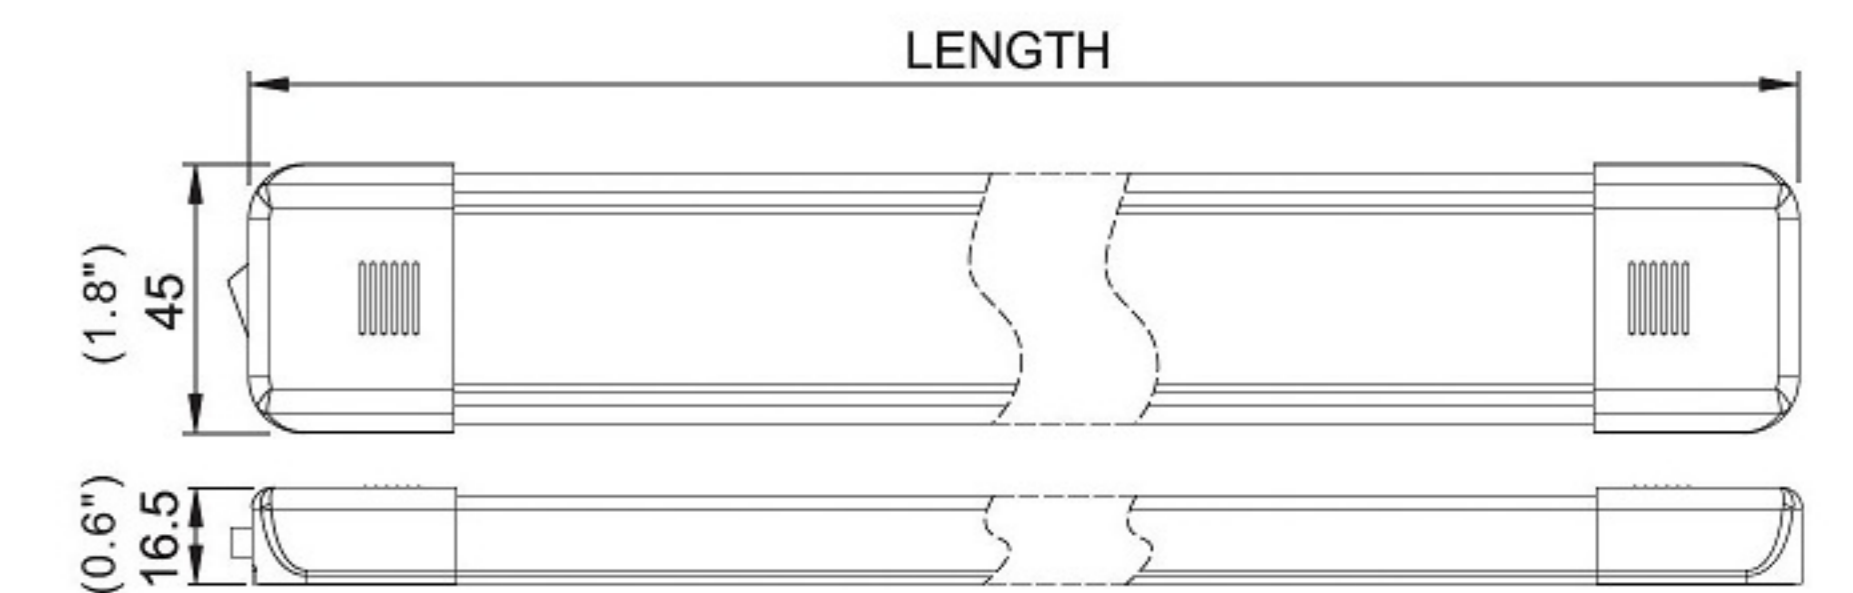

Features:

1. Input Voltage: 12-28VDC.
2. With On/Off Switch.
3. Material: Aluminum housing + Acrylic lens.
4. Lifespan more than 25,000 hours.
5. Equipped with high quality SMD2835.
6. Available in difference length.
7. Easy installation.
8. CE, RoHS approved.
9. Application: Can use for Trailer / Truck / Caravan / Boat / Bus / Car / House.