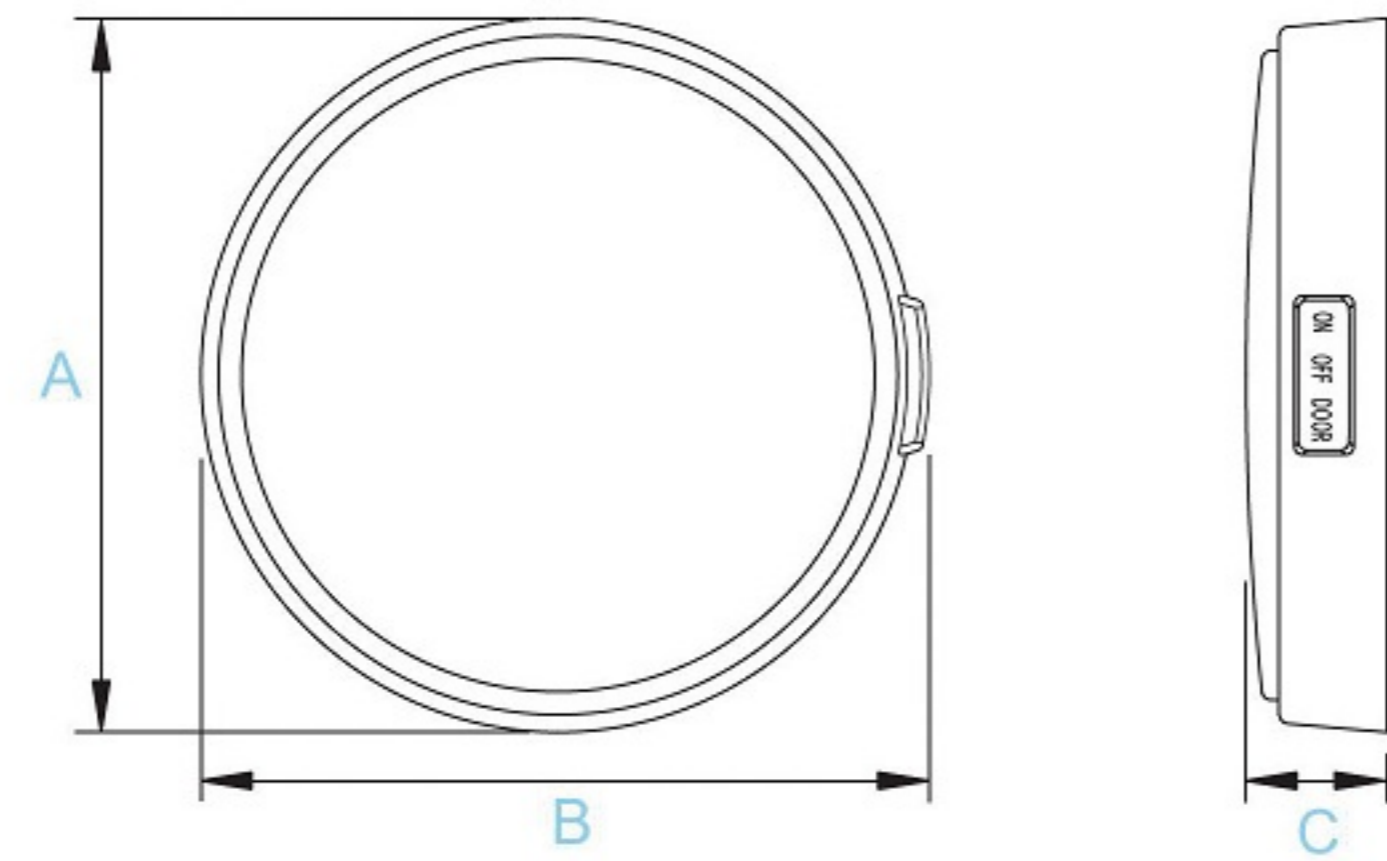

- Input Voltage: 12-28VDC.
- With On/Door/Off Switch.
- Use 2835SMD.
- Material: ABS housing + Polycarbonate lens.
- Easy installation.
- CE, RoHS approved.

Model	A	B	C
KW-144	100mm(3.9")	102.5mm(4.0")	23.6mm(0.9")
KW-145	120mm(4.7")	122.5mm(4.8")	23.6mm(0.9")
KW-146	140mm(5.5")	142.5mm(5.6")	23.6mm(0.9")

Model	Dimension	Voltage	LED Type	Color	QTY/CTN	G.W	CTN Size
KW-144	100x102.5x23.6mm	12-28VDC	18pcs SMD	White	40pcs/ctn	7kg	46*36*41cm
KW-145	120x122.5x23.6mm	12-28VDC	24pcs SMD	White	40pcs/ctn	8kg	46*36*41cm
KW-146	140x142.5x23.6mm	12-28VDC	36pcs SMD	White	40pcs/ctn	9kg	46*36*41cm