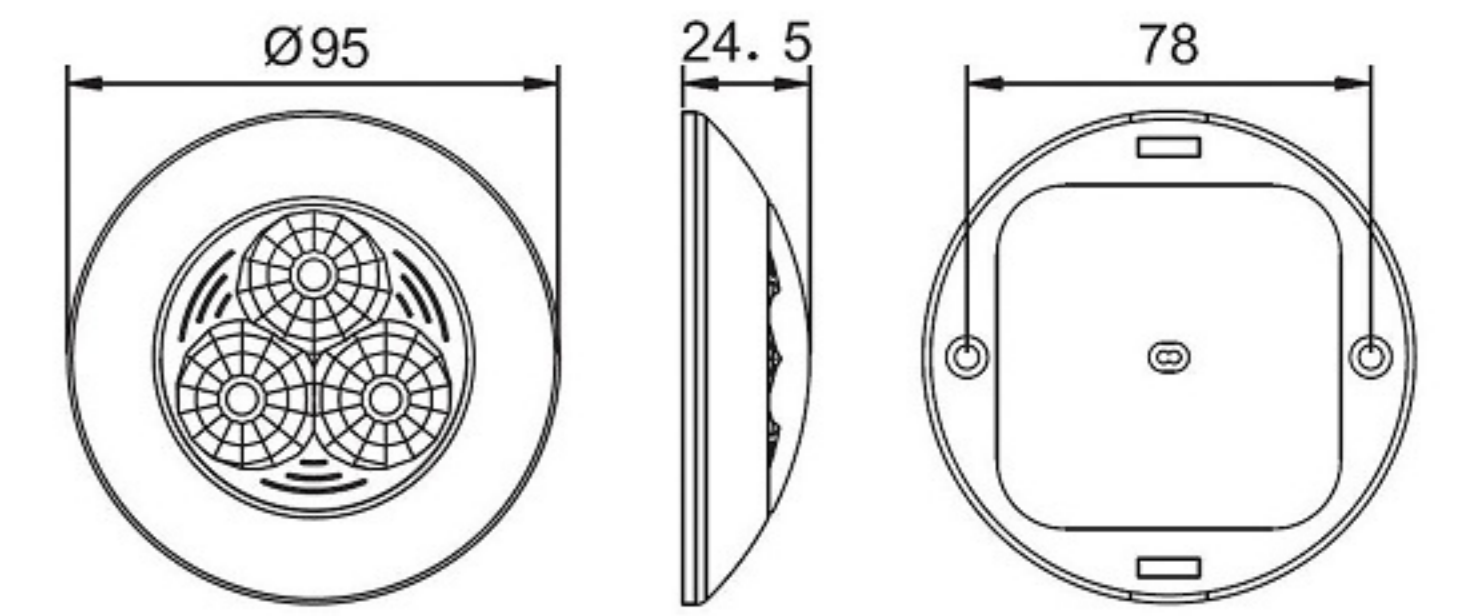

KW-102W-02 (White Bezel)

KW-102C-02 (Chrome Bezel)

- Voltage: 12-28VDC
- LED Type: 12pcs 2835SMD
- LED Color: White
- Polycarbonate Lens
- QTY/CTN: 100pcs
- G.W: 7kg
- Carton size: 45*36*18cm