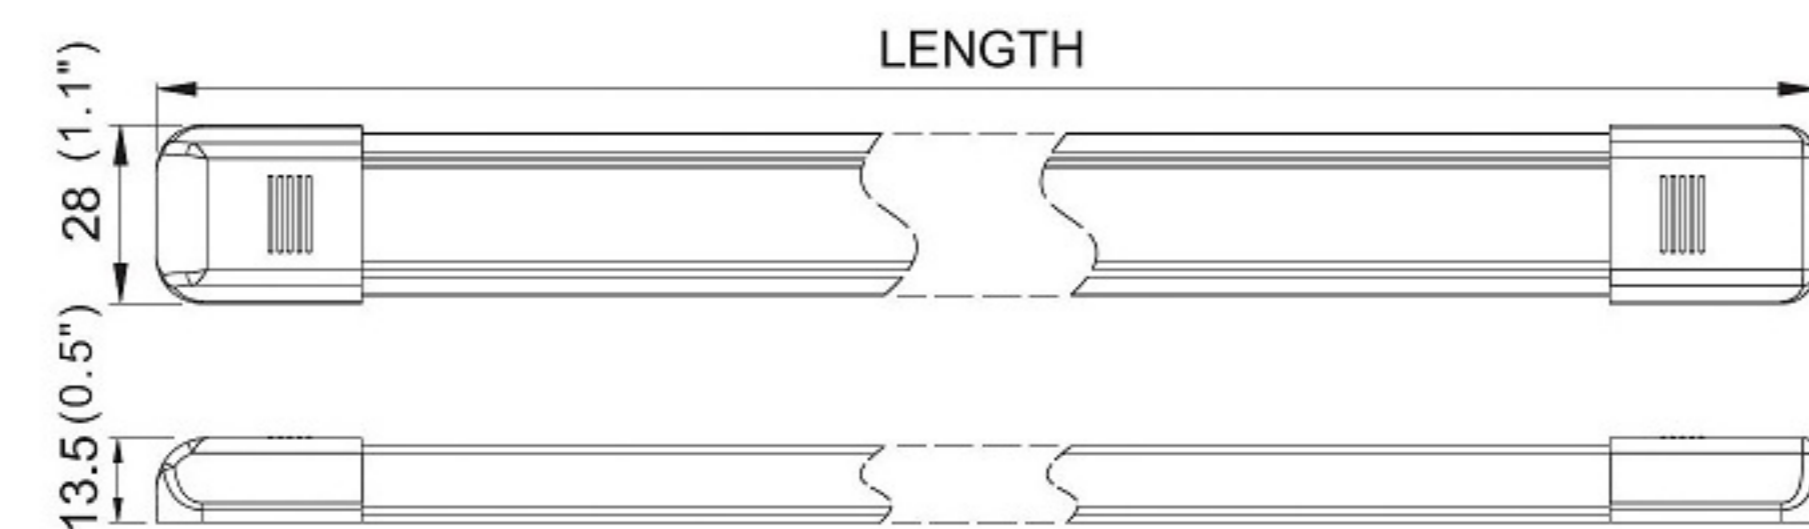

Features:

1. Input Voltage: 12-28VDC.
2. With On/Off Switch.
3. Material: Aluminum housing + Acrylic lens.
4. Lifespan more than 25,000 hours.
5. Equipped with high quality SMD2835.
6. Available in difference length.
7. Easy installation.
8. CE, RoHS approved.
9. Application: Can use for Trailer / Truck / Caravan / Boat / Bus / Car / House.

Model	Dimension	Lumens	LED Type	Color	QTY/CTN	G.W	CTN Size
KW-261-165	165x28x13.5mm	160lm	9xSMD2835	White	100pcs/ctn	5.5kg	52*20*18cm
KW-261-266	266x28x13.5mm	340lm	18xSMD2835	White	100pcs/ctn	9.5kg	52*30*18cm
KW-261-367	367x28x13.5mm	480lm	27xSMD2835	White	100pcs/ctn	12.5kg	52*40*18cm
KW-261-468	468x28x13.5mm	650lm	36xSMD2835	White	50pcs/ctn	8.5kg	42*30*14cm
KW-261-570	570x28x13.5mm	760lm	45xSMD2835	White	50pcs/ctn	10.5kg	60*42*14cm
KW-261-670	670x28x13.5mm	960lm	54xSMD2835	White	50pcs/ctn	12.5kg	70*42*14cm
KW-261-770	770x28x13.5mm	1100lm	63xSMD2835	White	30pcs/ctn	8.5kg	80*25*14cm
KW-261-870	870x28x13.5mm	1200lm	72xSMD2835	White	30pcs/ctn	10.5kg	90*25*14cm
KW-261-970	970x28x13.5mm	1400lm	81xSMD2835	White	30pcs/ctn	11.5kg	100*25*14cm
KW-261-1070	1070x28x13.5mm	1600lm	90xSMD2835	White	30pcs/ctn	12.5kg	110*25*14cm