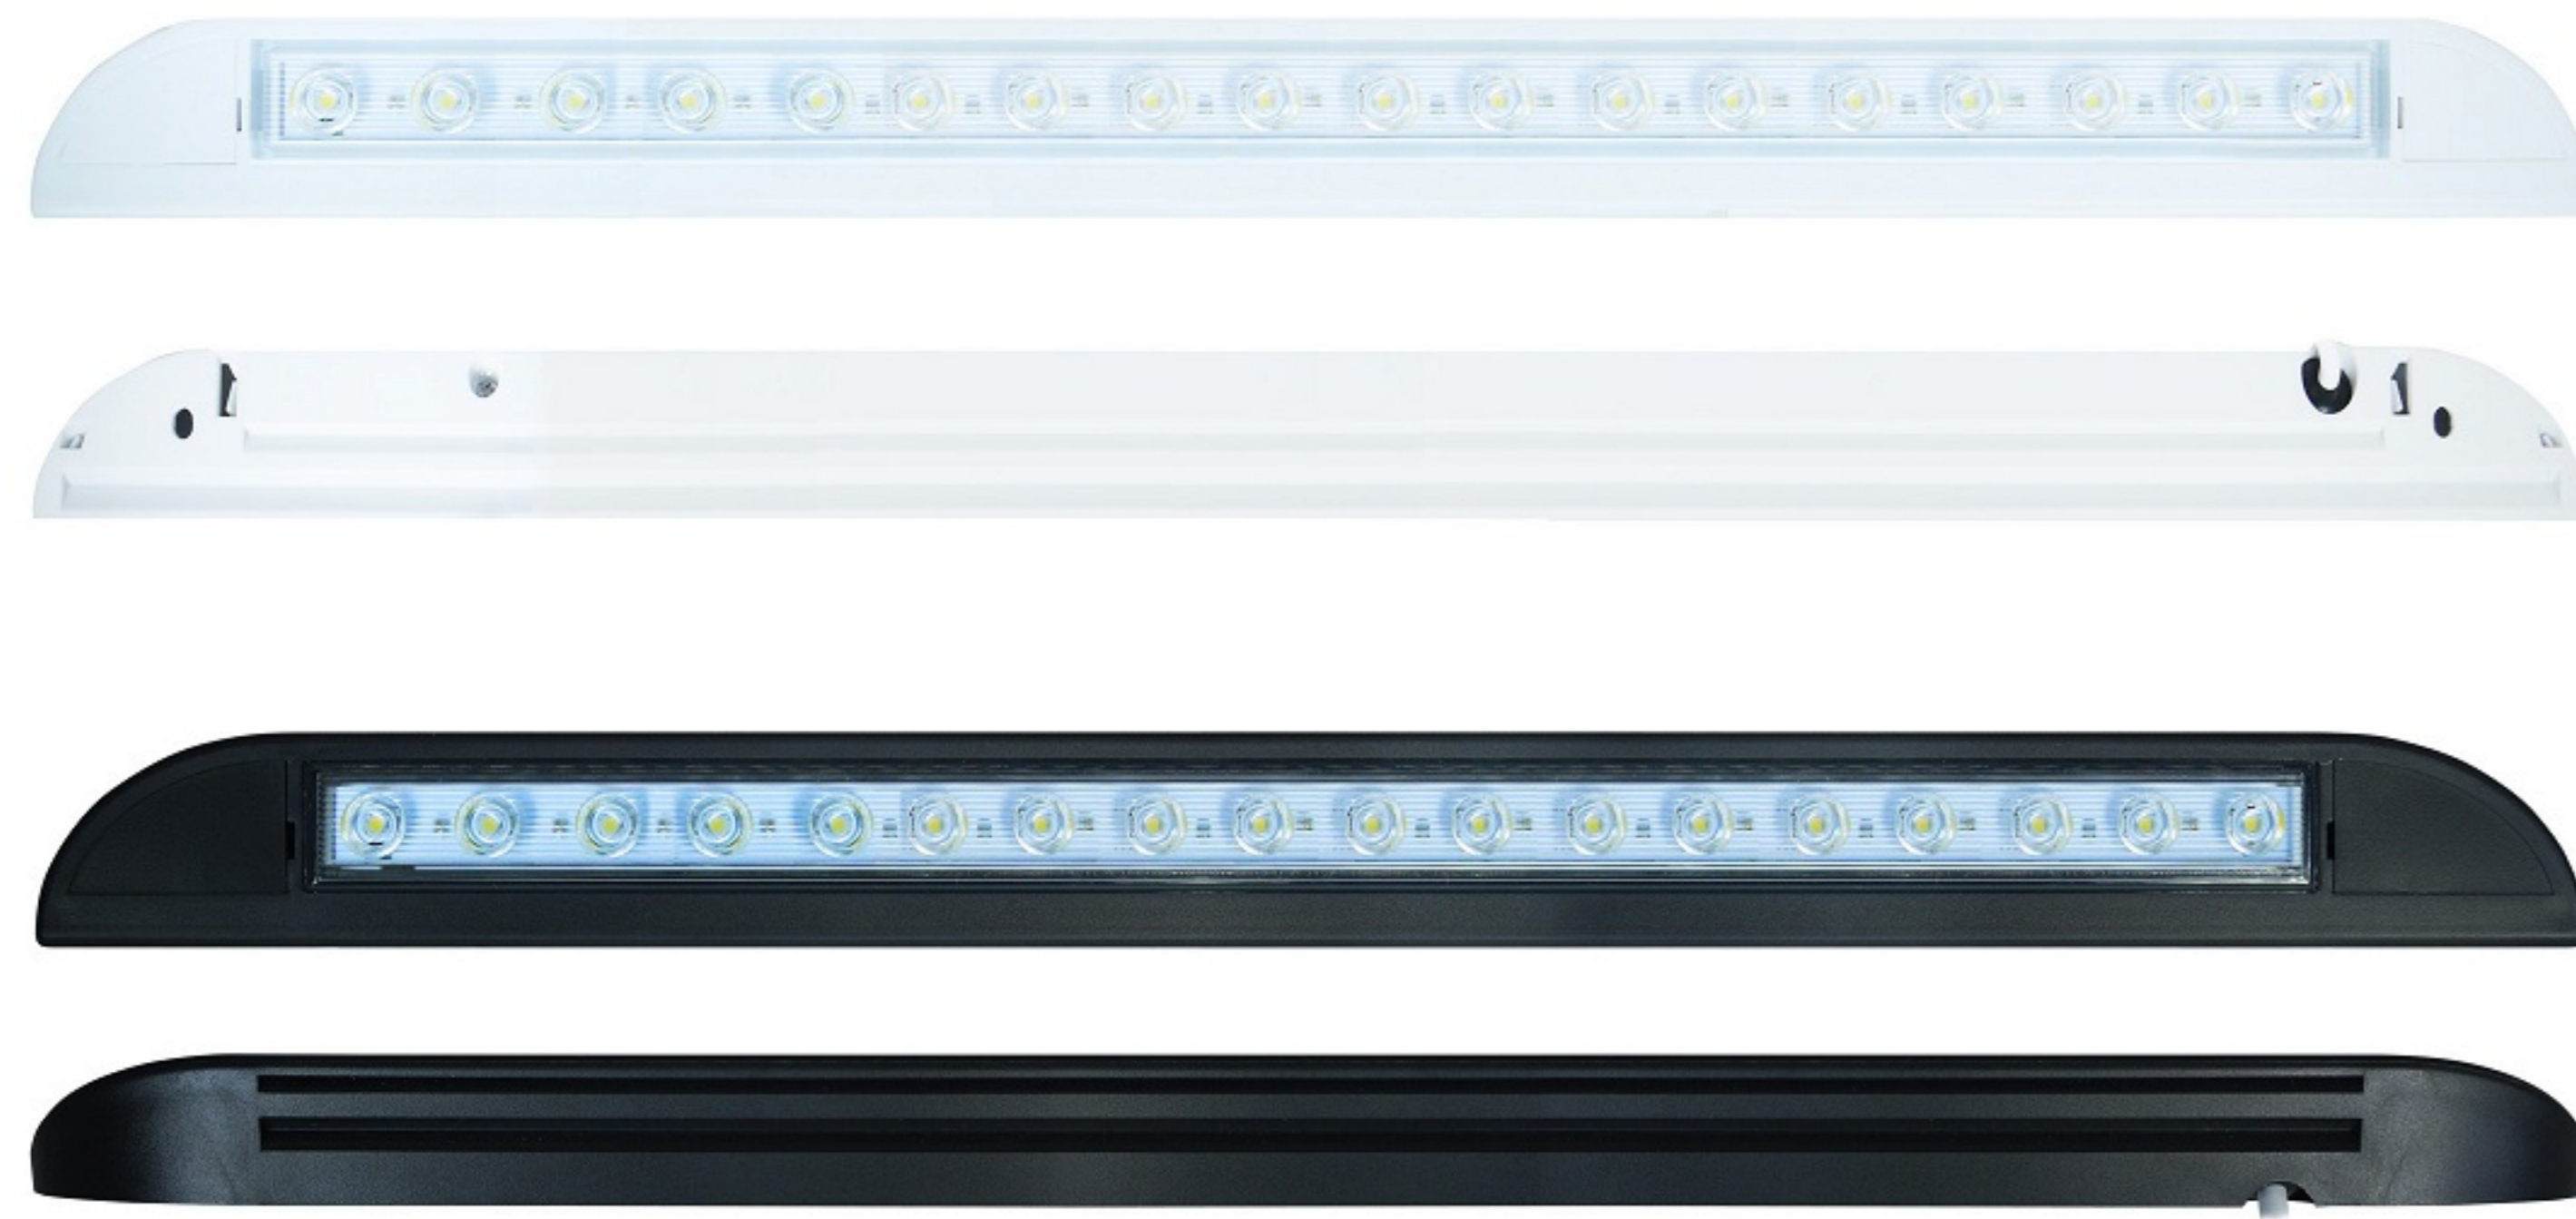

## IP67 LED Bar Light

### Features:

1. Input Voltage: 12-28VDC.
2. LED type: 18 x 0.5W SMD.
3. IP rating: Waterproof IP67.
4. Material: ABS housing + PC lens.
5. Beam angle: 60°.
6. Available in difference led color: White, Green, Amber, Red, Blue.
7. Installation: Screw installation.
8. CE, RoHS approved.
9. Application: Can use for Trailer / Truck / Caravan / Boat / Bus / Car / House.

### Features:

1. Input Voltage: 12-28VDC.
2. LED type: 9 x 0.5W SMD.
3. IP rating: Waterproof IP67.
4. Material: ABS housing + PC lens.
5. Beam angle: 60°.
6. Available in difference led color: White, Green, Amber, Red, Blue.
7. Installation: Screw installation.
8. CE, RoHS approved.
9. Application: Can use for Trailer / Truck / Caravan / Boat / Bus / Car / House.

### Features:

1. Input Voltage: 12-28VDC.
2. With On/Off Switch.
3. Material: Aluminum housing + Acrylic lens.
4. Lifespan more than 25,000 hours.
5. Equipped with high quality SMD2835.
6. Available in difference length.
7. Easy installation.
8. CE, RoHS approved.
9. Application: Can use for Trailer / Truck / Caravan / Boat / Bus / Car / House.