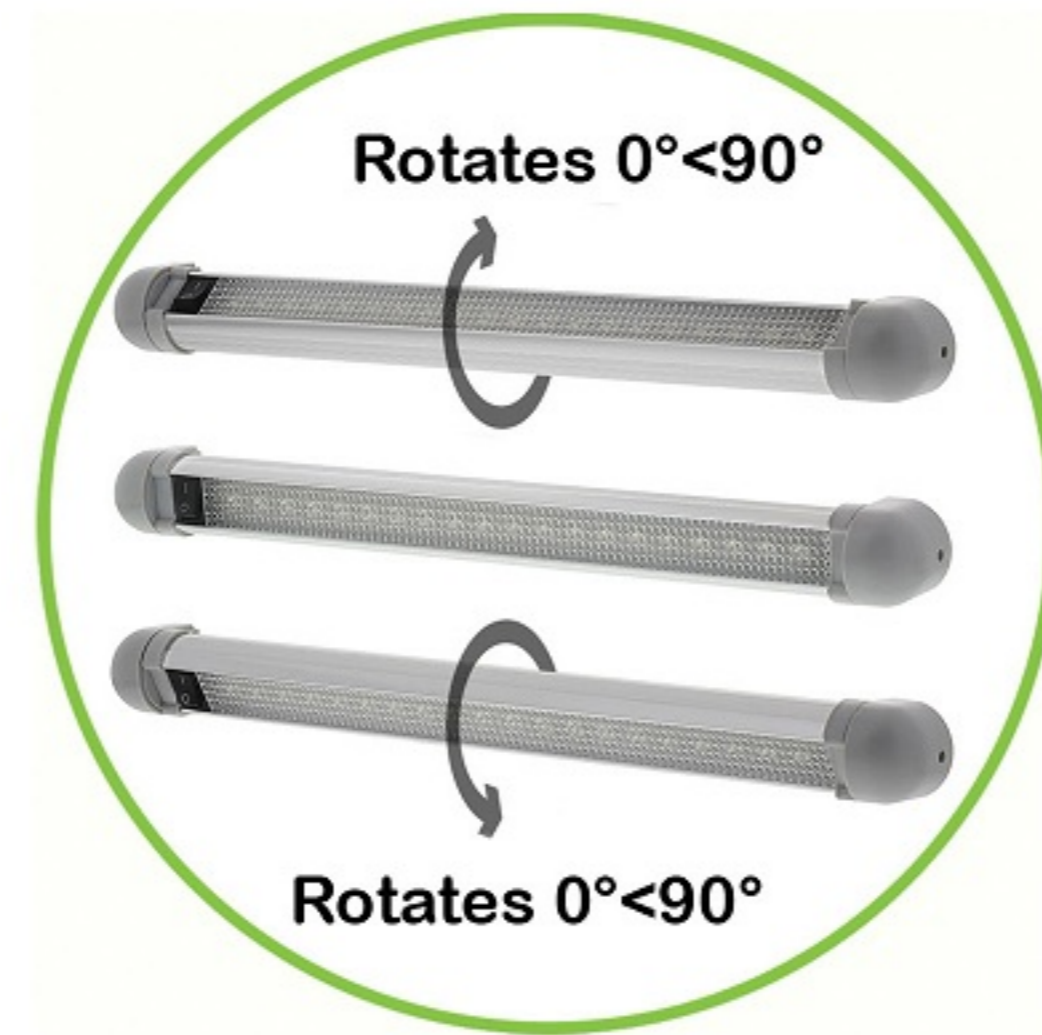

12-28VDC LED Bar Light