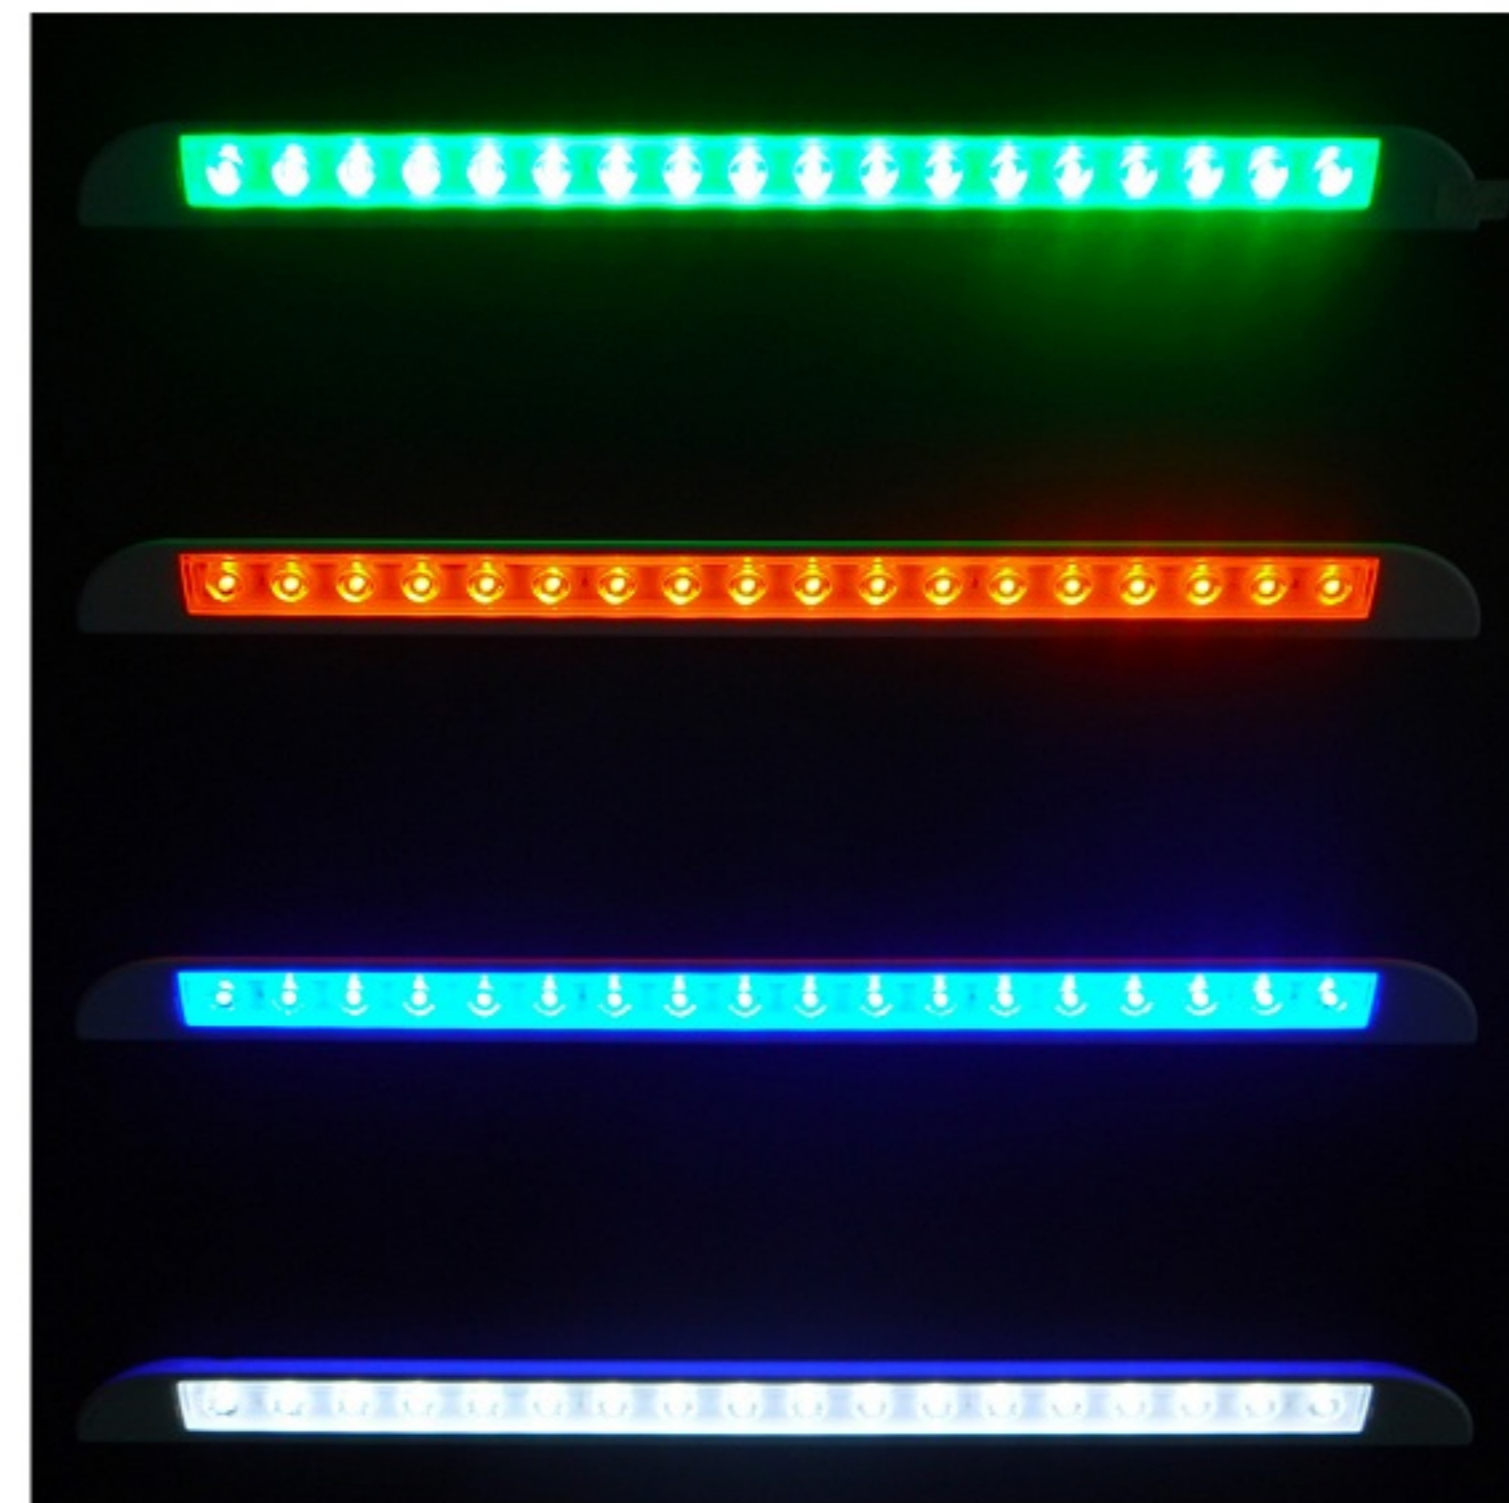

## IP67 LED Bar Light

### Features:

1. Input Voltage: 12-28VDC.
2. LED type: 18 x 0.5W SMD.
3. IP rating: Waterproof IP67.
4. Material: ABS housing + PC lens.
5. Beam angle: 60°.
6. Available in difference led color: White, Green, Amber, Red, Blue.
7. Installation: Screw installation.
8. CE, RoHS approved.
9. Application: Can use for Trailer / Truck / Caravan / Boat / Bus / Car / House.

Model	Housing Color	Dimension	Voltage	LED Type	QTY/CTN	G.W	CTN Size
KW-275W	White	480x18x30mm	12-28VDC	18pcs SMD	40pcs/ctn	7kg	51*26*20cm
KW-275B	Black	480x18x30mm	12-28VDC	18pcs SMD	40pcs/ctn	7kg	51*26*20cm

### Features:

1. Input Voltage: 12-28VDC.
2. LED type: 9 x 0.5W SMD.
3. IP rating: Waterproof IP67.
4. Material: ABS housing + PC lens.
5. Beam angle: 60°.
6. Available in difference led color: White, Green, Amber, Red, Blue.
7. Installation: Screw installation.
8. CE, RoHS approved.
9. Application: Can use for Trailer / Truck / Caravan / Boat / Bus / Car / House.