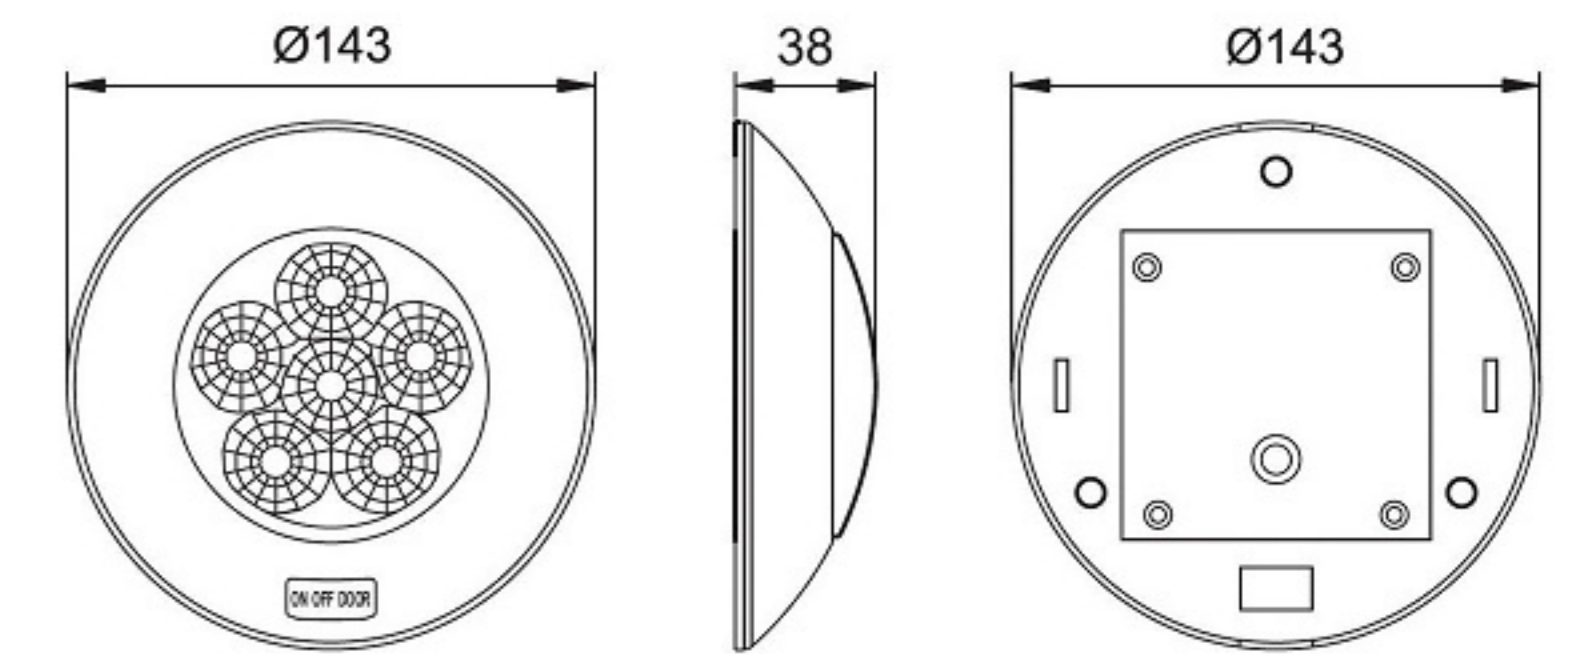

KW-103-02 (White Bezel)

- Voltage: 12-28VDC
- LED Type: 24pcs 2835SMD
- LED Color: White
- Polycarbonate Lens
- With On / Off / Door Switch
- QTY/CTN: 20pcs
- G.W: 6kg
- Carton size: 32*28*32cm