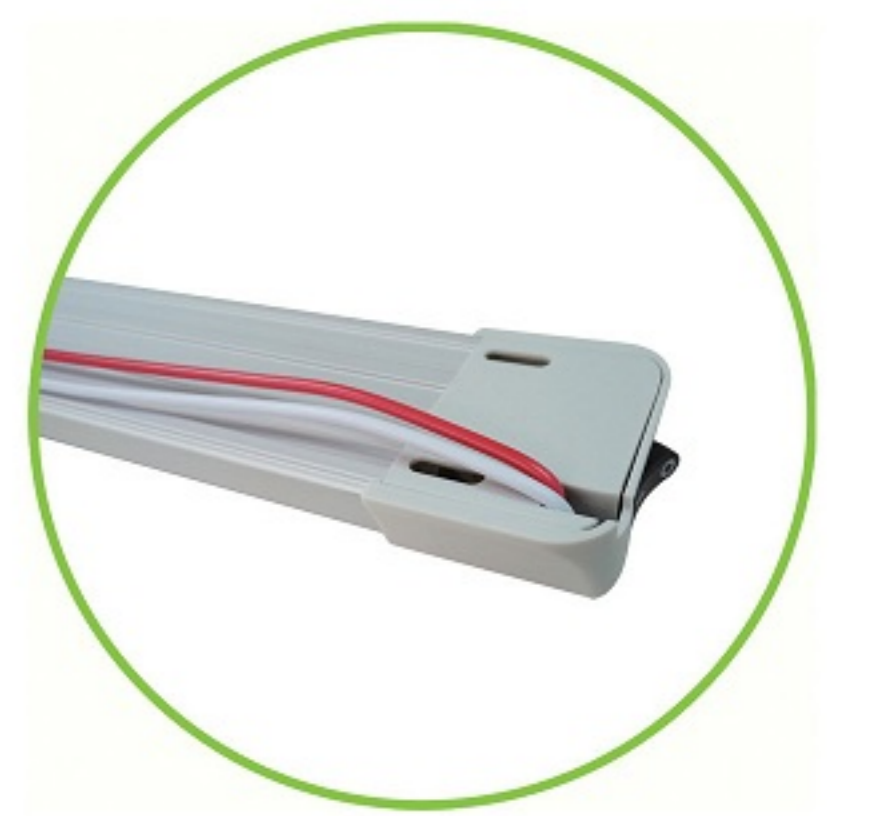

12-28VDC LED Bar Light