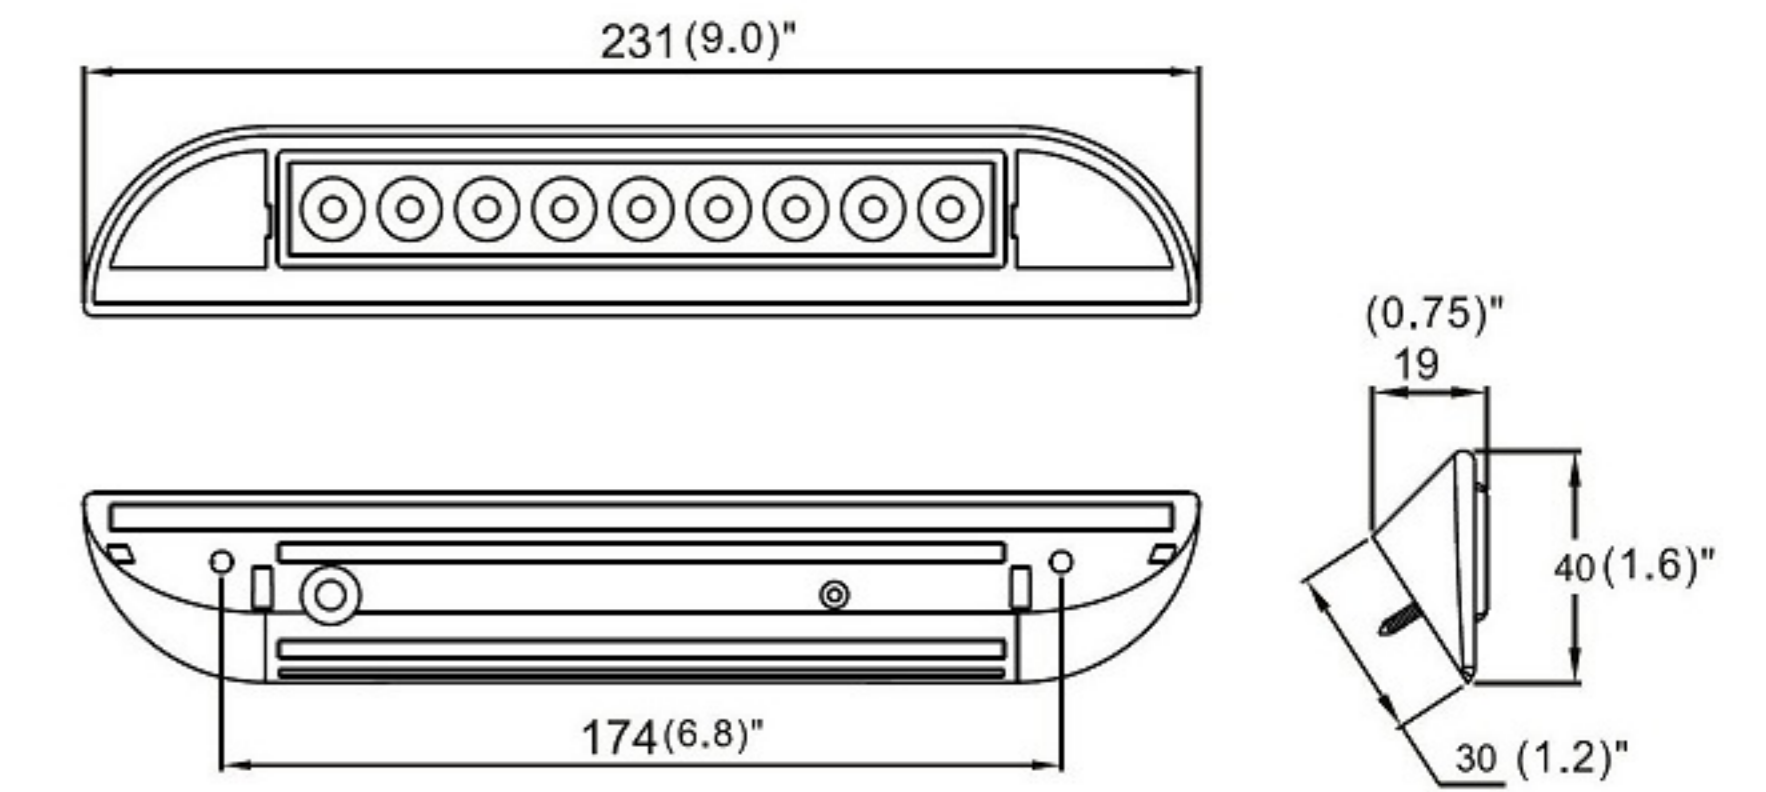

IP67 LED Bar Light