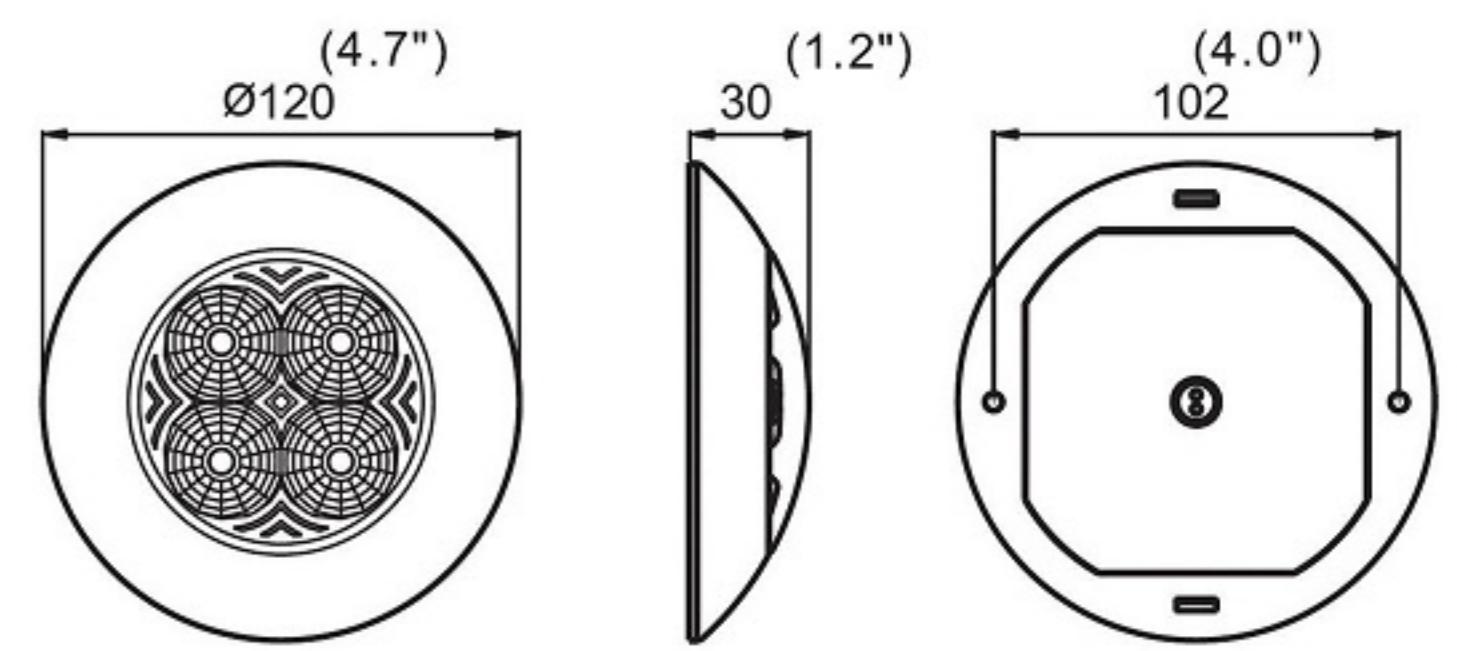

KW-103W-01 (White Bezel)

KW-103C-01 (Chrome Bezel)

- Voltage: 12-28VDC
- LED Type: 54pcs LEDs
- LED Color: White
- Polycarbonate Lens
- With On / Off / Door Switch
- QTY/CTN: 20pcs
- G.W: 6kg
- Carton size: 32*28*32cm