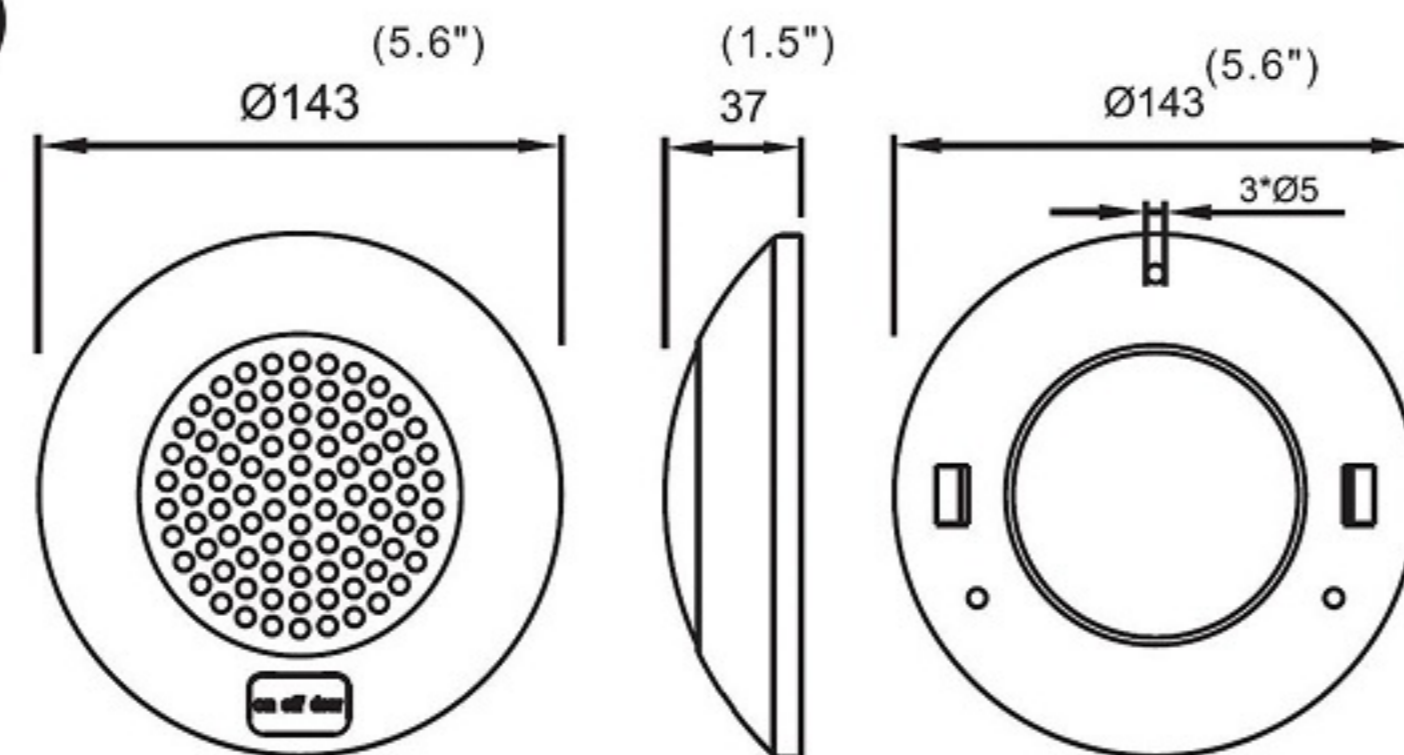

KW-124W (White Bezel)

KW-124C (Chrome Bezel)

- Voltage: 12-28VDC
- LED Type: 6pcs 1W
- LED Color: White
- Polycarbonate Lens
- With On / Door / Off Switch
- QTY/CTN: 20pcs
- G.W: 6kg
- Carton size: 31*28*32cm