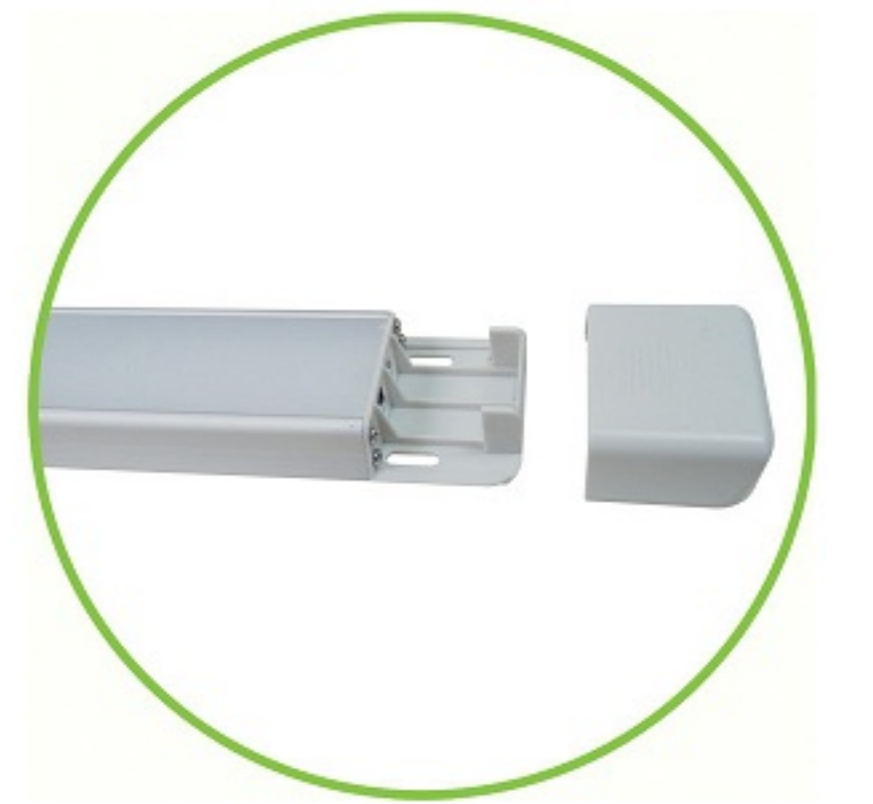

12-28VDC LED Bar Light