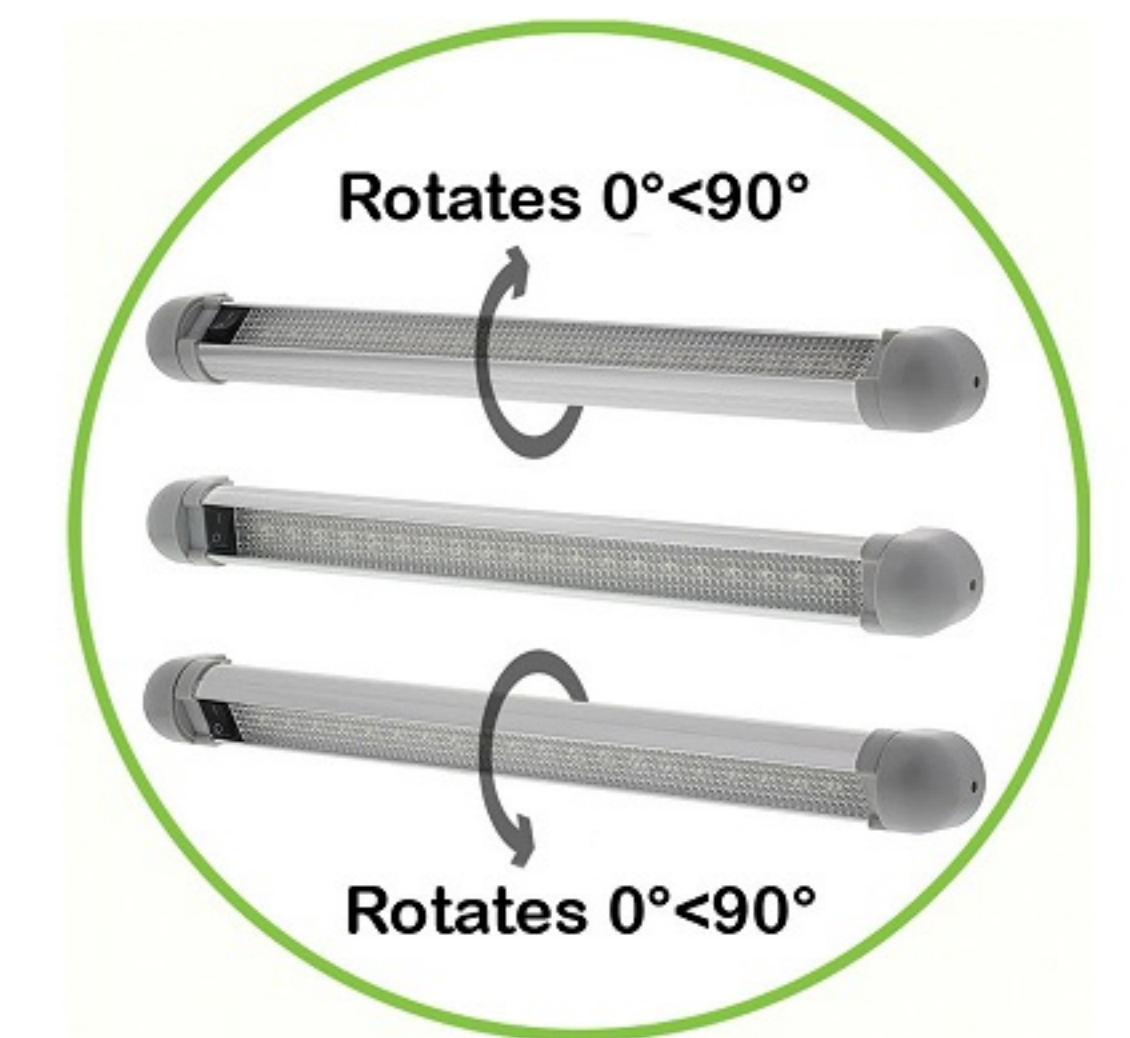

Model	Dimension	Voltage	LED Type	Color	QTY/CTN	G.W	CTN Size
KW-104-01	225x33x35mm	12-28VDC	10pcs SMD	White	50pcs/ctn	8.5kg	43*25*23cm
KW-104-02	343x33x35mm	12-28VDC	20pcs SMD	White	25pcs/ctn	5.5kg	38*27*27cm
KW-104-03	470x33x35mm	12-28VDC	30pcs SMD	White	25pcs/ctn	7.5kg	51*27*27cm