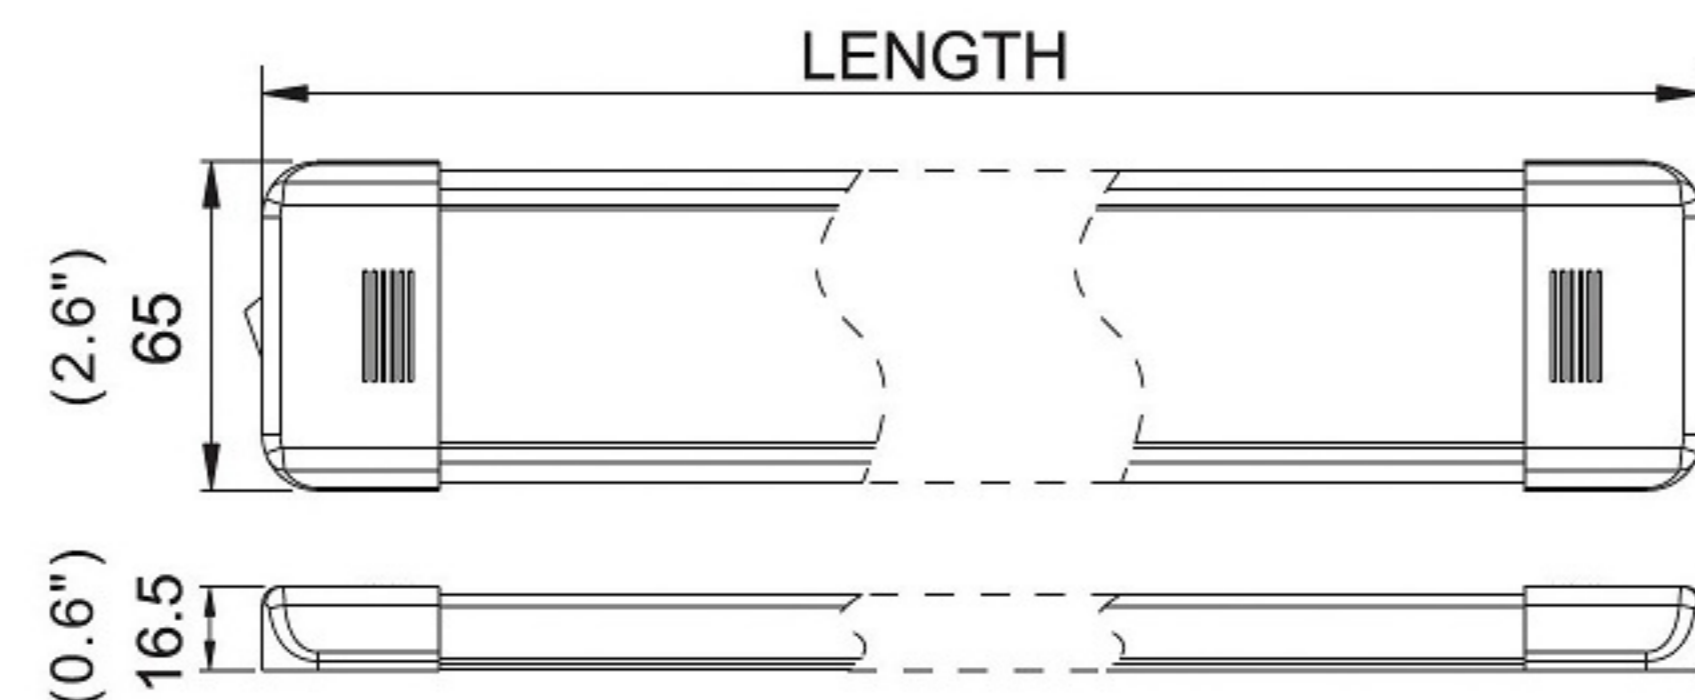

Features:

1. Input Voltage: 12-28VDC.
2. With On/Off Switch.
3. Material: Aluminum housing + Acrylic lens.
4. Lifespan more than 25,000 hours.
5. Equipped with high quality SMD2835.
6. Available in difference length.
7. Easy installation.
8. CE, RoHS approved.
9. Application: Can use for Trailer / Truck / Caravan / Boat / Bus / Car / House.

Model	Dimension	Lumens	LED Type	Color	QTY/CTN	G.W	CTN Size
KW-263-170	170x65x16.5mm	340lm	18xSMD2835	White	100pcs/ctn	11.5kg	57*30*32cm
KW-263-270	270x65x16.5mm	650lm	36xSMD2835	White	50pcs/ctn	11.5kg	57*30*18cm
KW-263-370	370x65x16.5mm	960lm	54xSMD2835	White	30pcs/ctn	9.5kg	40*24*26cm
KW-263-470	470x65x16.5mm	1200lm	72xSMD2835	White	30pcs/ctn	12.5kg	50*20*26cm
KW-263-570	570x65x16.5mm	1600lm	90xSMD2835	White	20pcs/ctn	10.5kg	60*24*18cm
KW-263-670	670x65x16.5mm	1900lm	108xSMD2835	White	20pcs/ctn	12.5kg	70*24*18cm
KW-263-770	770x65x16.5mm	2000lm	126xSMD2835	White	20pcs/ctn	14.5kg	80*24*18cm
KW-263-870	870x65x16.5mm	2500lm	144xSMD2835	White	20pcs/ctn	15.5kg	90*24*18cm
KW-263-970	970x65x16.5mm	3000lm	168xSMD2835	White	10pcs/ctn	9.5kg	100*14*18cm
KW-263-1070	1070x65x16.5mm	3200lm	180xSMD2835	White	10pcs/ctn	10.5kg	110*14*18cm