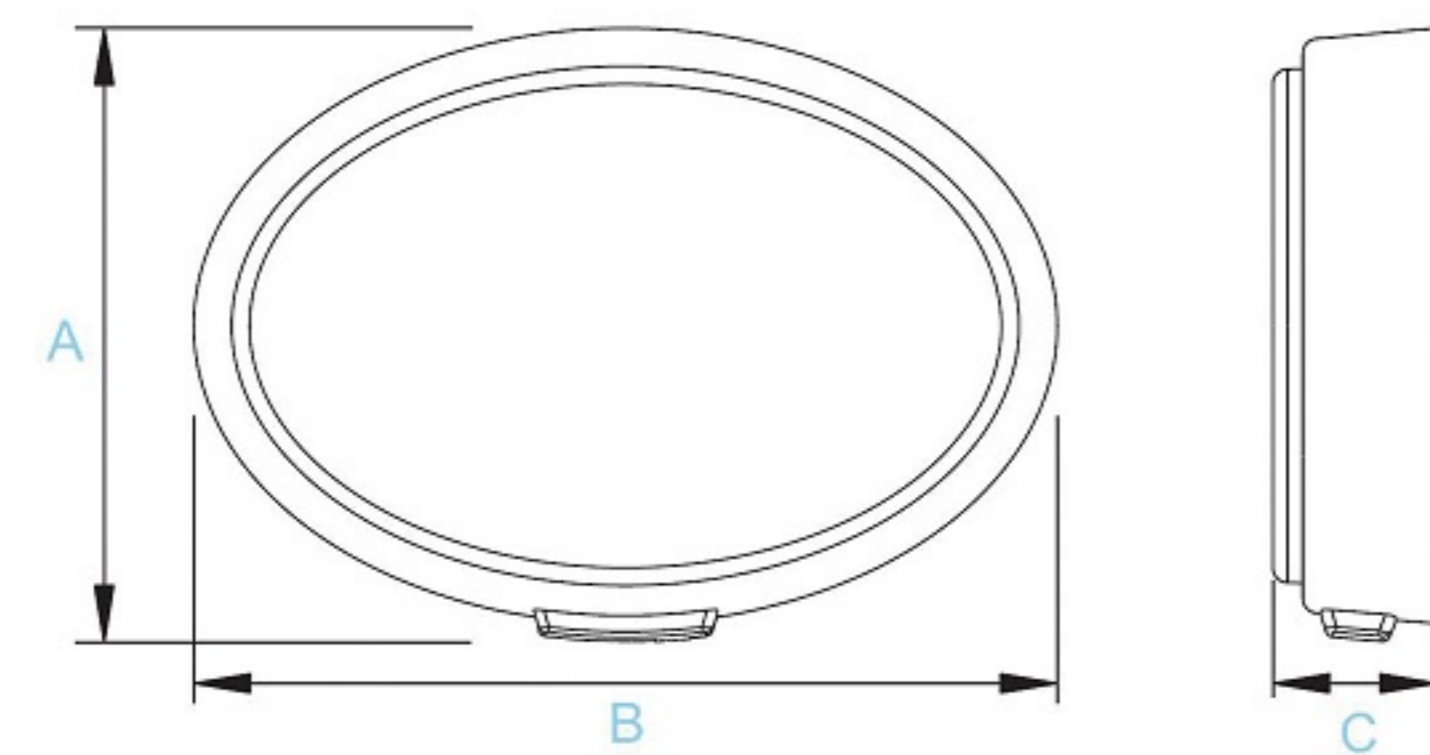

- Input Voltage: 12-28VDC.
- With On/Door/Off Switch.
- Use 2835SMD.
- Material: ABS housing + Polycarbonate lens.
- Easy installation.
- CE, RoHS approved.

Model	A	B	C
KW-144	100mm(3.9")	102.5mm(4.0")	23.6mm(0.9")
KW-145	120mm(4.7")	122.5mm(4.8")	23.6mm(0.9")
KW-146	140mm(5.5")	142.5mm(5.6")	23.6mm(0.9")

Model	Dimension	Voltage	LED Type	Color	QTY/CTN	G.W	CTN Size
KW-144	100x102.5x23.6mm	12-28VDC	18pcs SMD	White	40pcs/ctn	7kg	46*36*41cm
KW-145	120x122.5x23.6mm	12-28VDC	24pcs SMD	White	40pcs/ctn	8kg	46*36*41cm
KW-146	140x142.5x23.6mm	12-28VDC	36pcs SMD	White	40pcs/ctn	9kg	46*36*41cm

- Input Voltage: 12-28VDC.
- With On/Door/Off Switch.
- Use 2835SMD.
- Material: ABS housing + Polycarbonate lens.
- Easy installation.
- CE, RoHS approved.

Model	A	B	C
KW-268	72.5mm(2.9")	100mm(3.9")	22mm(0.9")
KW-269	82.5mm(3.2")	115mm(4.5")	22mm(0.9")
KW-270	92.5mm(3.6")	130mm(5.1")	22mm(0.9")

Model	Dimension	Voltage	LED Type	Color	QTY/CTN	G.W	CTN Size
KW-268	72.5x100x22mm	12-28VDC	18pcs SMD	White	40pcs/ctn	7kg	47*36*30cm
KW-269	82.5x115x22mm	12-28VDC	24pcs SMD	White	40pcs/ctn	7kg	47*36*30cm
KW-270	92.5x130x22mm	12-28VDC	36pcs SMD	White	40pcs/ctn	8kg	47*36*30cm

- Input Voltage: 12-28VDC.
- With On/Door/Off Switch.
- Use 2835SMD.
- Material: ABS housing + Polycarbonate lens.
- Easy installation.
- CE, RoHS approved.

Model	A	B	C
KW-265	82.5mm(3.2")	116mm(4.6")	22mm(0.9")
KW-266	100.5mm(4.0")	140mm(5.6")	22mm(0.9")
KW-267	116.5mm(4.6")	164mm(6.6")	22mm(0.9")